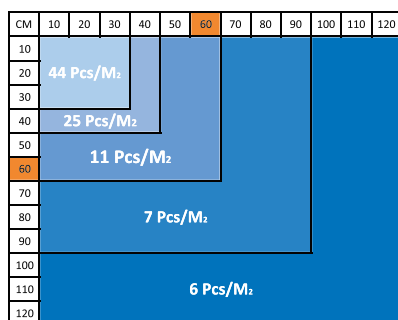

EN EUROLEVELLING SYSTEM, Self-levelling solution for laying floors and coatings that automatically provides perfect levelling. It affords even joints, avoids the movement of the tiles during shrinking and optimising the laying time. Thanks to the long-life cap afforded by the metallic plate we have incorporated, there is a considerable reduction in laying costs as the latter may be reused more than 50 times. Eurocap XL for large formats.

Ref. Ref.	Unidades / bolsa Units / bag	Ancho (a) Width (a)	Altura (h) Height (h)	Bolsas / Caja Bags / Box
Level Kit/Kit	100 Base/Base + 100 Capucha/Cap + 1 Pistola/Gun	1,5 mm	3 - 40 mm	6
Level Base/Base	100	1,5 mm	3 - 40 mm	10
Level Base/Base 0,75	100	0,75 mm	3 - 17 mm	10
Level Cap/Capucha	100			10
Level Cap/Capucha XL	100			10
Level Gun/Pistola	1			5

A = 60 cm
11 Piezas / m² } Ejemplo / Example