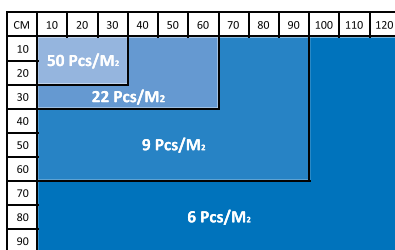

EN EUROLEVELLING SYSTEM, Self-levelling solution for laying floors and coatings that automatically provides perfect levelling. It affords even joints, avoids the movement of the tiles during shrinking and optimising the laying time. Thanks to the long-life cap afforded by the metallic plate we have incorporated, there is a considerable reduction in laying costs as the latter may be reused more than 50 times. Eurocap XL for large formats.

A = 60 cm
11 Piezas / m² } Ejemplo / Example